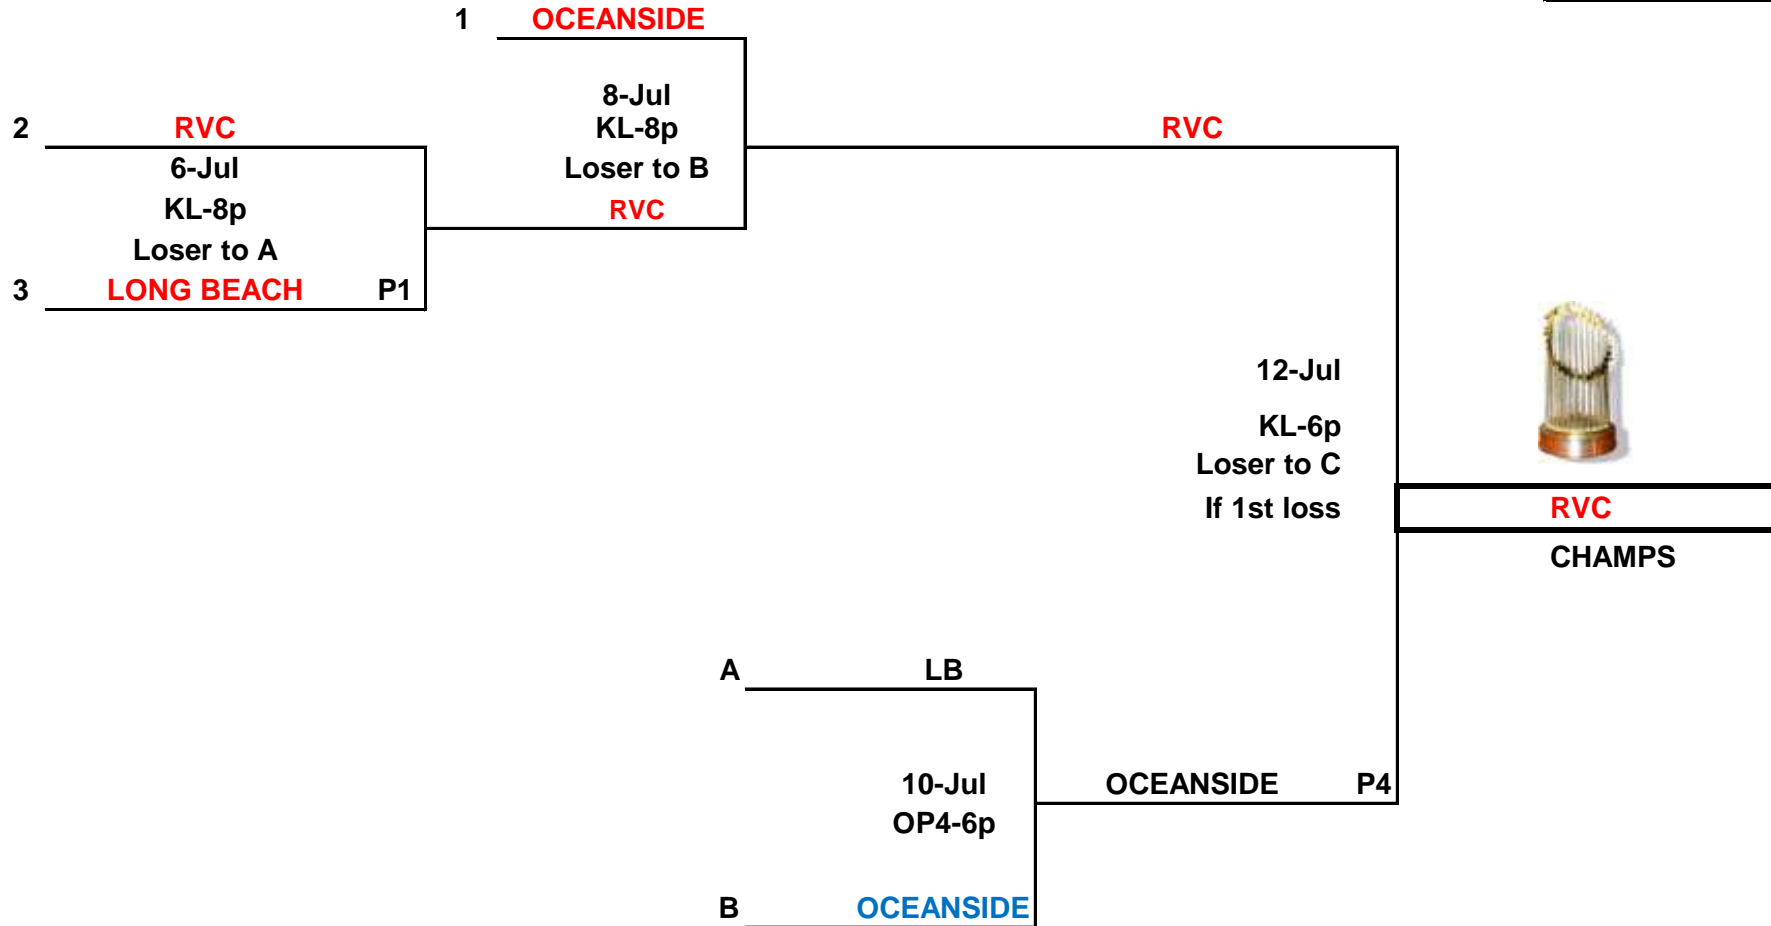

# 2010 WILLIAMSPORT - SOFTBALL 12

TUE 7/6

THU 7/8

SAT 7/10

MON 7/12

WED 7/14

3 TEAMS
Oceanside
RVC
Long Beach

In case of rainouts:  
next day, same time/place

Sectionals begin 7/17