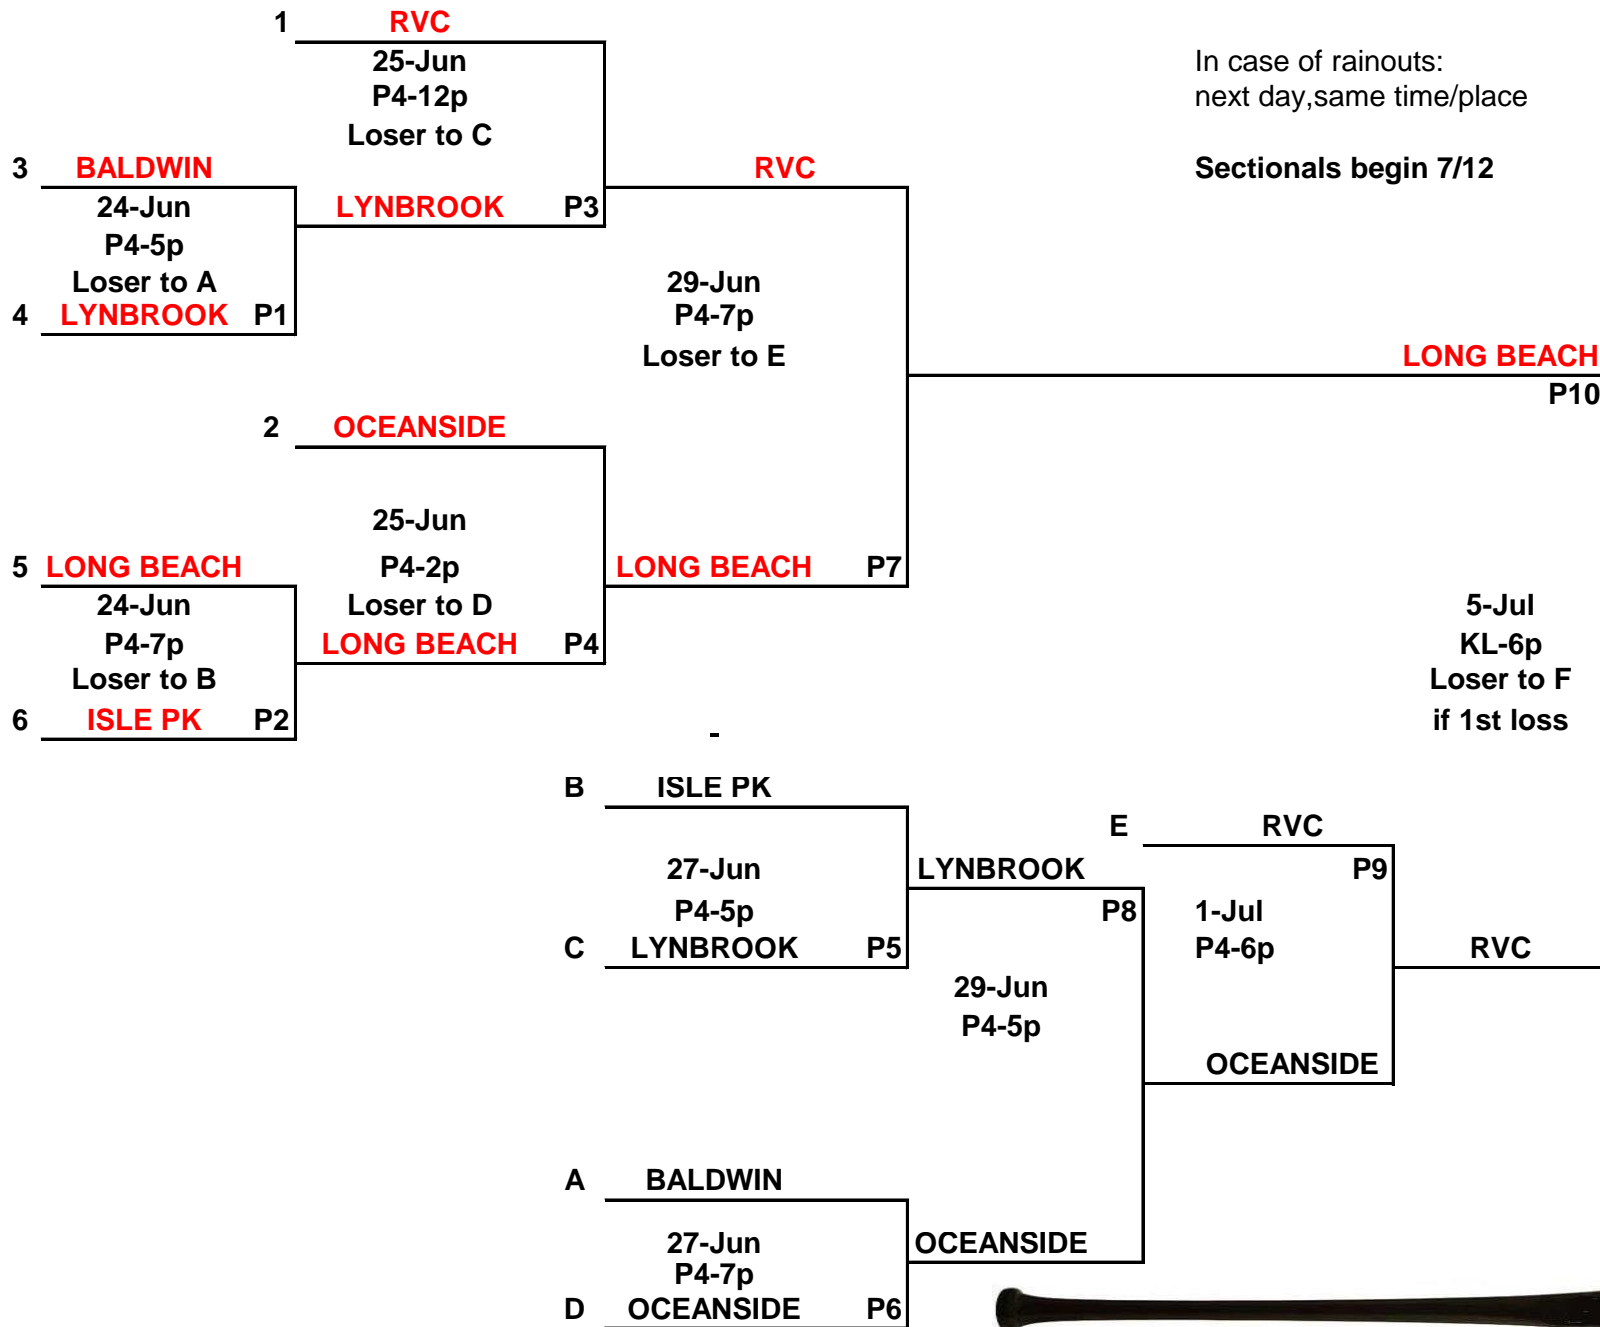

2011 WILLIAMSPORT - SOFTBALL 10

In case of rainouts:
next day,same time/place

Sectionals begin 7/12

6 Teams
Island Park
Long Beach
Lynbrook
Oceanside
RVC
Baldwin