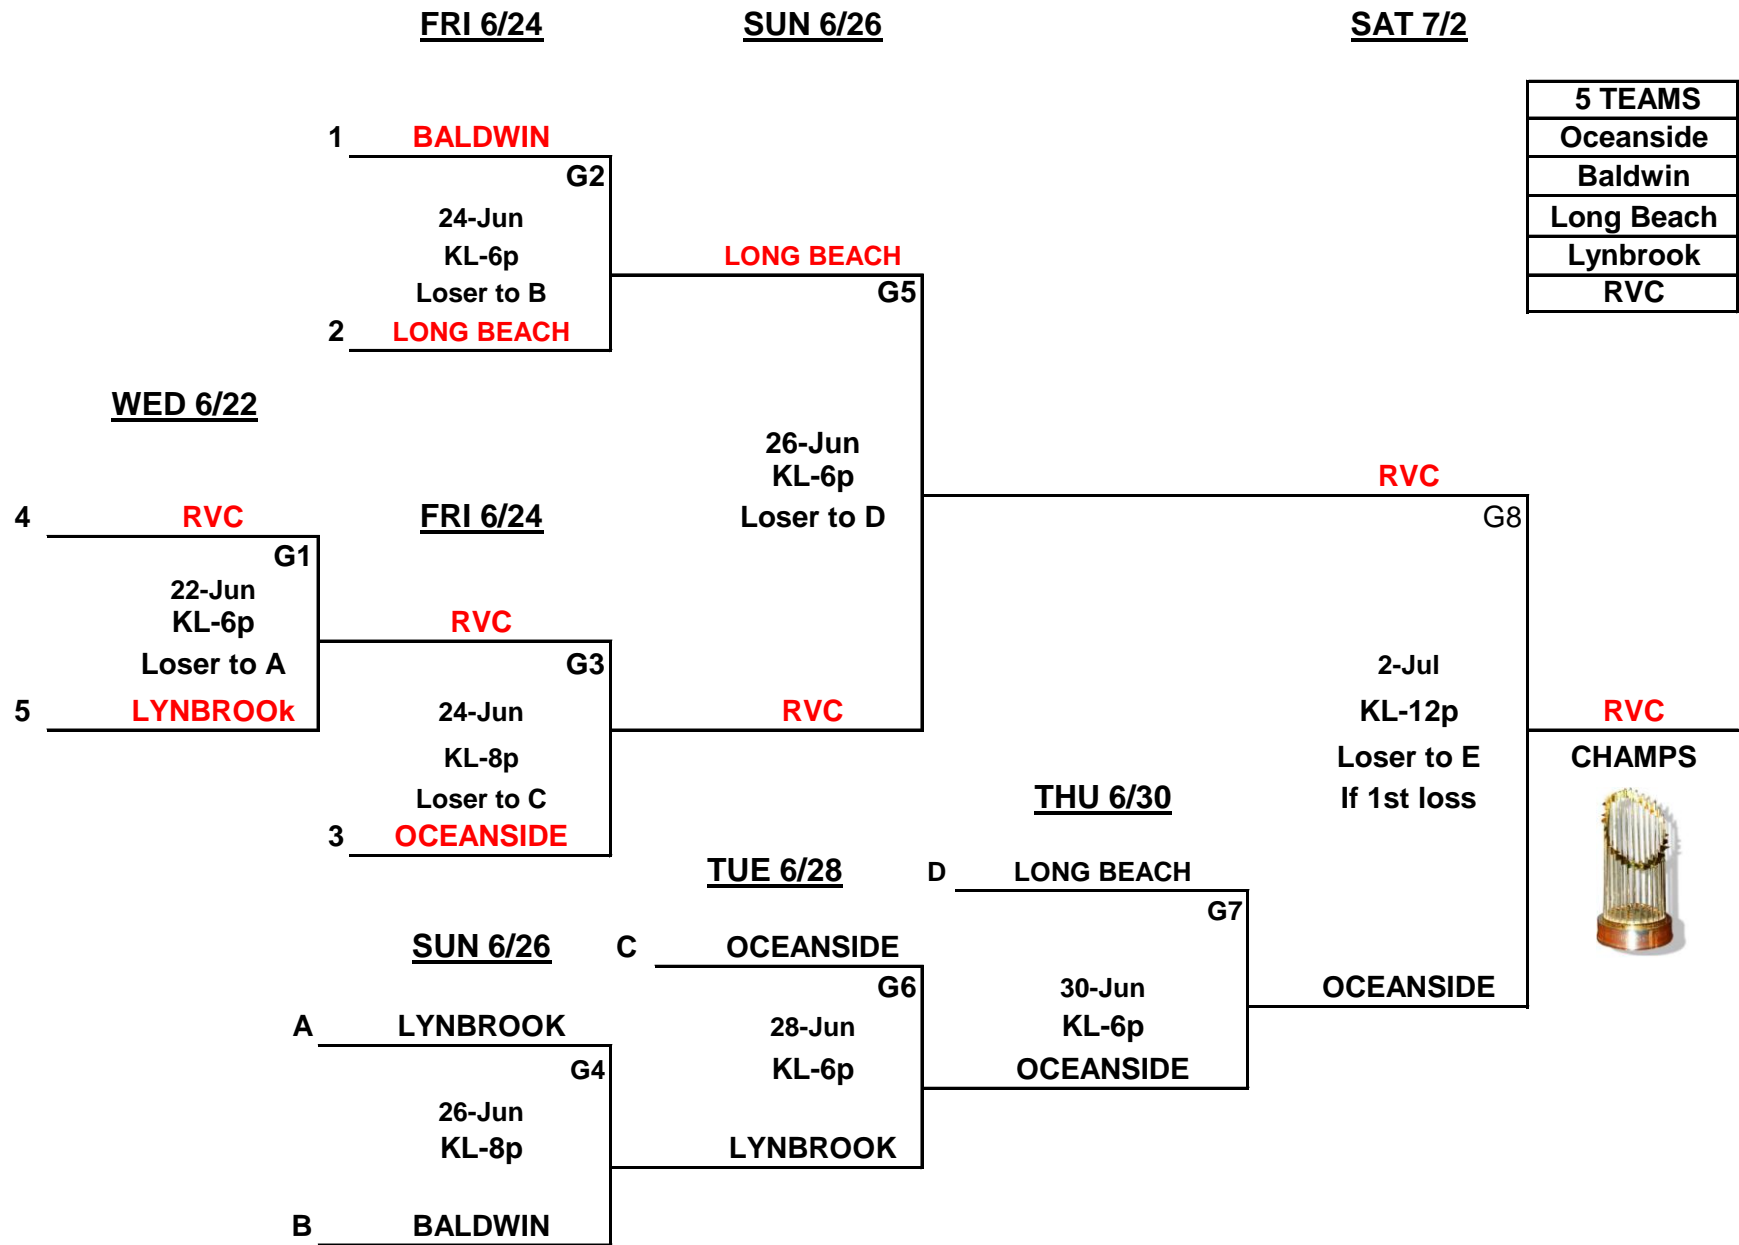

# 2011 WILLIAMSPORT - SOFTBALL MAJORS

<b>5 TEAMS</b>
Oceanside
Baldwin
Long Beach
Lynbrook
RVC

In case of rainouts:  
next day, same time/place

Sectionals begin 7/4